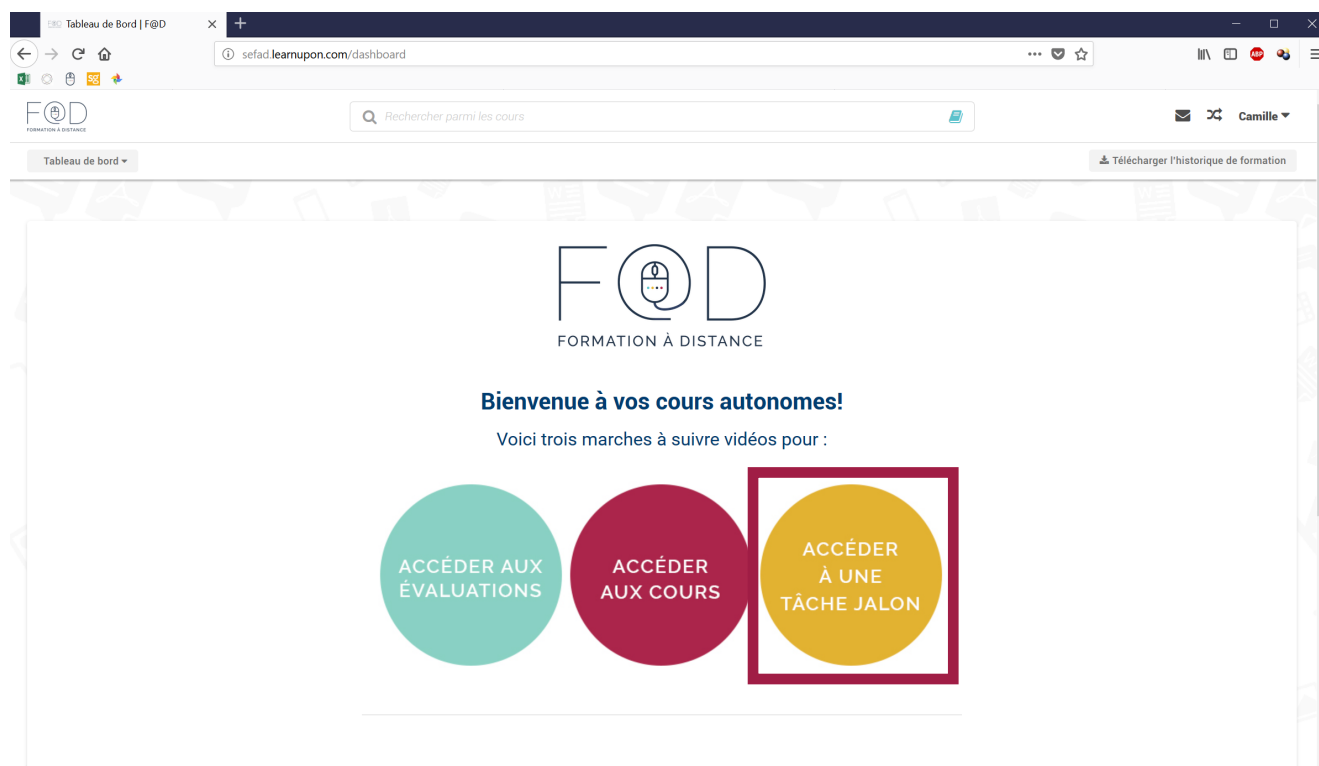

4. Écoutez la vidéo « **Accéder à une tâche jalon** » pour voir comment réaliser votre tâche jalon.